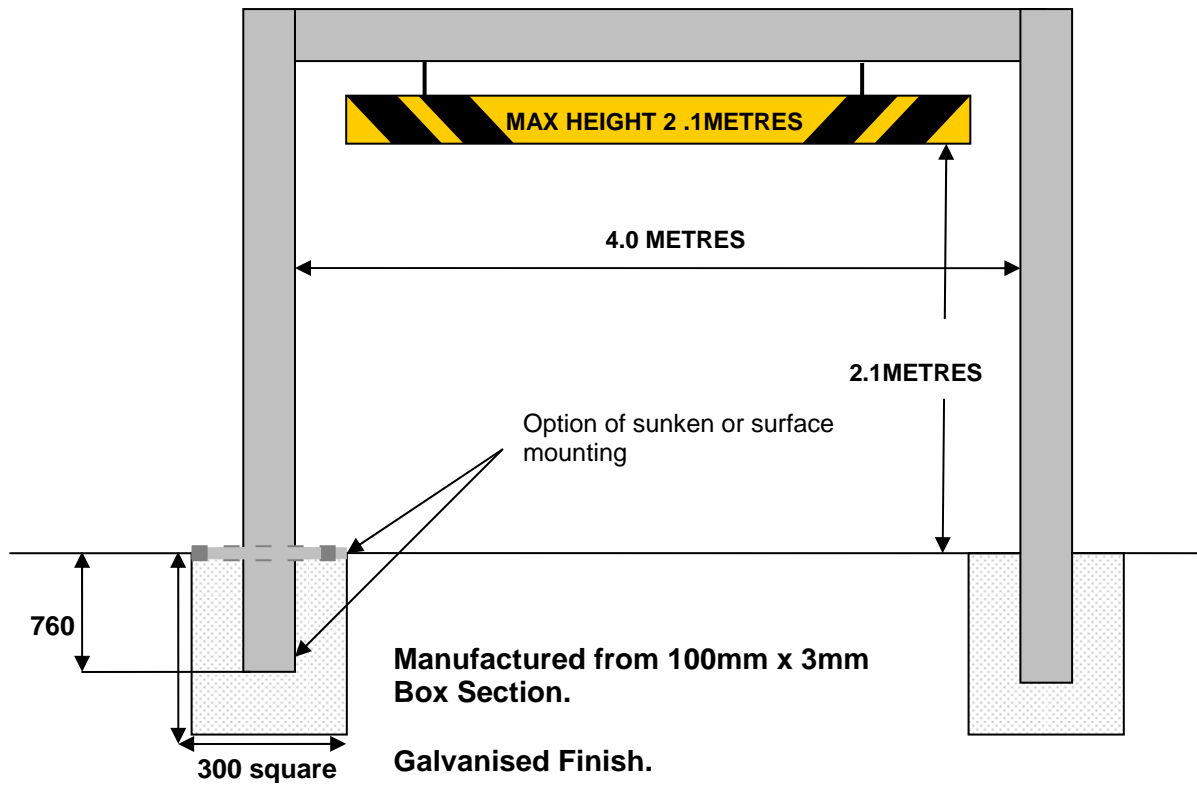

SB.23F HEIGHT RESTRICTION BARRIER

BASE PLATE FOR SURFACE MOUNTING 300 x 230 x 10mm.